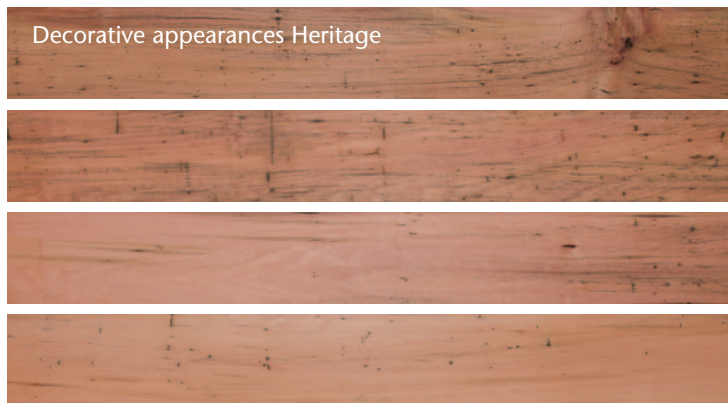

foreverbeech™

HERITAGE

*Stunning individuality
that only comes with
time and nature.*

Foreverbeech™ Heritage - nothing makes character like nature. Nature provides the individuality and rustic charm you will find in Foreverbeech™ Heritage. Every board is unique and tells a story of forest disturbance and survival. The randomness of nature personified. Awash with deep colours and distressed patterning, Foreverbeech™ Heritage will become the talking point within your working or living environment.

Product specification

Foreverbeech™ Heritage is made up of four main decorative appearances and one species, New Zealand Red Beech. The decorative appearance is unique to New Zealand Red Beech. For this reason Heritage fits within a niche market where lower levels of availability and unique appearance combine to allow entry into upper market specification.

For more information visit us at:

www.foreverbeech.co.nz

New Zealand Sustainable Forest Products
10 Gannons Road, RD1, Reefton 7895, New Zealand
Phone: (0064) 03 732 8414 Fax: (0064) 03 732 8415
Email: sales@nzsfp.co.nz

foreverbeech applications include:

- Interior Joinery
- Furniture
- Marine interiors
- Structural quality engineered flooring systems
- Laminated panel

Decorative appearances Heritage

foreverbeech advanced specifications :

- MAF certified forest management
- Chemical free
- High wear and impact resistance
- High stability
- Non allergenic
- Zero CARB emissions
- Structural performance
- Compatible with all conversion and surface finishing technologies
- Cutting edge kiln drying and conversion technology
- Experienced hub model conversion and supply partners
- Stable and affordable price points
- Attractive decorative appearance in clear or stained finishes