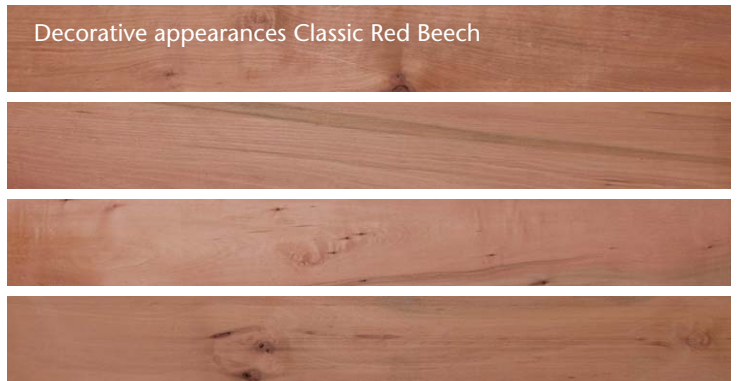

foreverbeech™

CLASSIC

Captivating beauty unrivalled by any other New Zealand indigenous timber.

Foreverbeech™ Classic exhibits a warmth and lustre unmatched by any other New Zealand indigenous timber. Foreverbeech™ Classic's warm, rich tones perfectly showcase clean modern lines. Tone and colour variation is pronounced making Foreverbeech™ Classic the ideal high-feature solid timber product. Enjoy life's natural beauty and celebrate your individualism with the epitome of Foreverbeech™ Classic.

Product specification

Foreverbeech™ Classic is made up of four main decorative appearances and two species, New Zealand Red and Silver beech. The decorative appearance is consistent for both species.

For more information visit us at:

www.foreverbeech.co.nz

New Zealand Sustainable Forest Products
10 Gannons Road, RD1, Reefton 7895, New Zealand
Phone: (0064) 03 732 8414 Fax: (0064) 03 732 8415
Email: sales@nzsfp.co.nz

foreverbeech applications include:

- Interior Joinery
- Furniture
- Marine
- Structural quality laminated beams
- Structural quality engineered flooring systems
- Exterior decking
- Commercial furniture
- Laminated wall panels and panel systems
- Commercial and residential construction

Decorative appearances Classic Red Beech