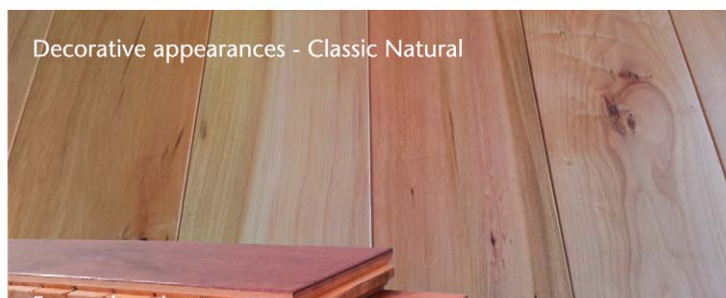

Foreverbeech
structural
construction