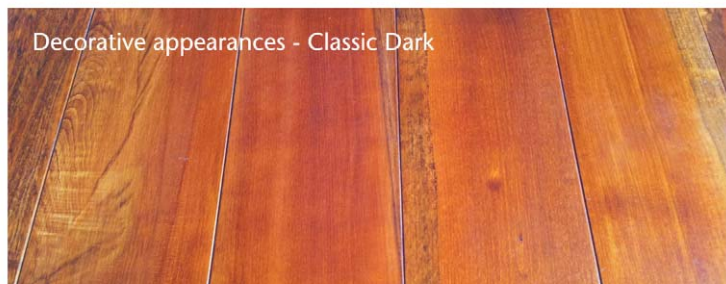

Decorative appearances - Classic Natural

foreverbeech advanced specifications:

- MAF Certified forest management
- High wear and impact resistance
- Structural quality performance
- Hi stability
- Precision side and end match profiles
- Moisture quality controlled to 12%
- Non allergenic
- Installation over joist
- Installation over concrete
- Installation over under floor heating
- Life time warranty

Decorative appearances - Classic Dark